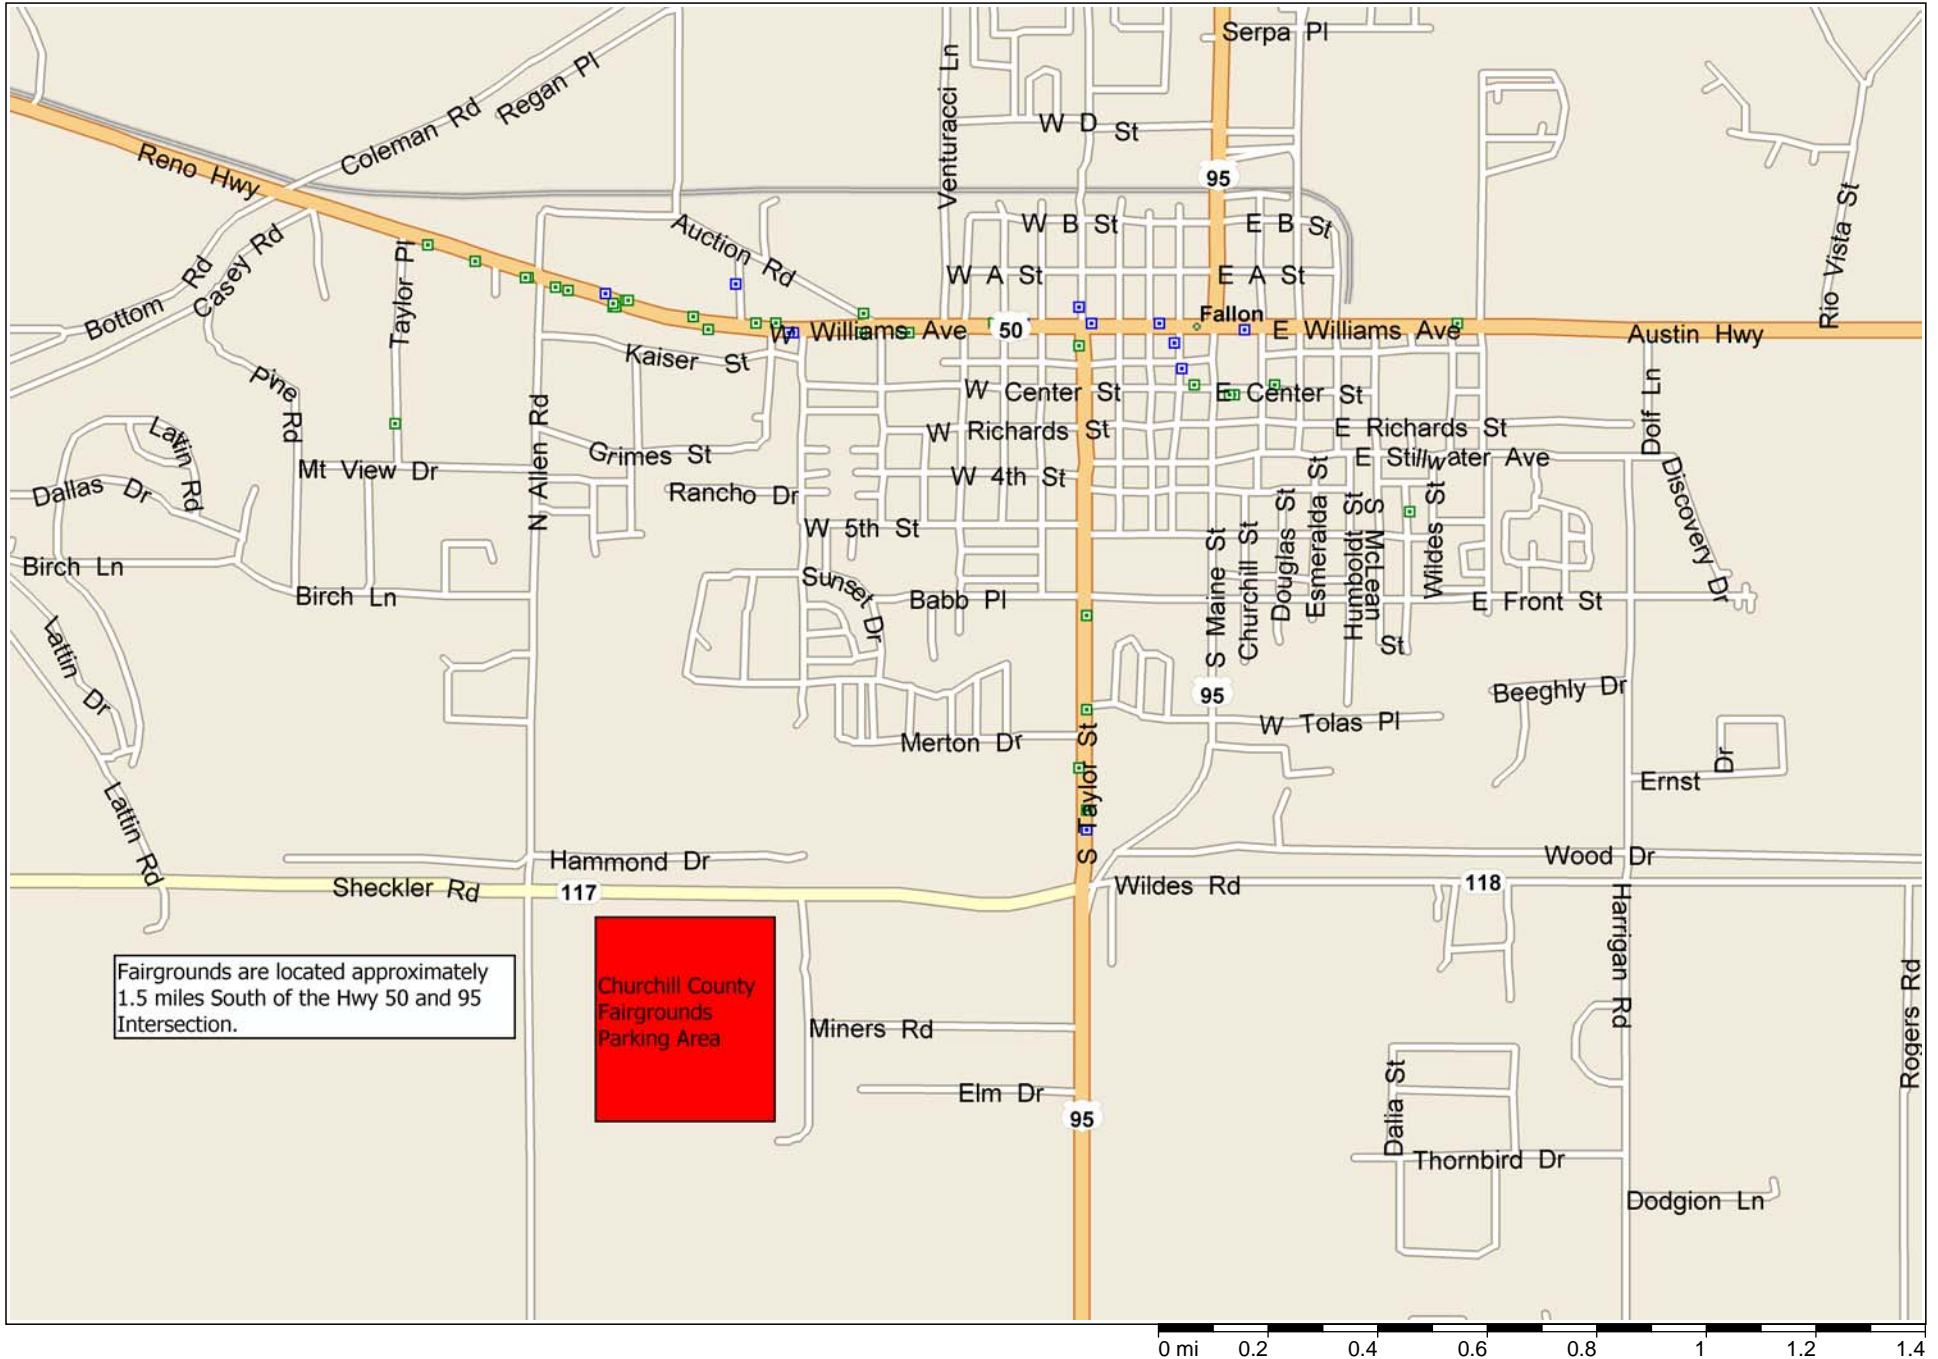

Churchill County Fairgrounds

Fairgrounds are located approximately 1.5 miles South of the Hwy 50 and 95 Intersection.

Churchill County Fairgrounds Parking Area